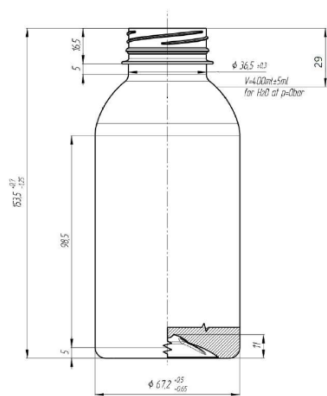

Chubby 400

Food contact statement

We hereby confirm that this product complies with the requirements of the European legislation (EU) no 10/2011 and all its amendments for plastics used in contact with food

General info

Item no. (SKU):	
Family / Range:	MISC
Capacity:	400ml
Neck:	38mm 3-Start
Weight:	24
Shape:	Round
Material:	PET
Colour:	All Colours Available
Print Areas:	N/A
Country of Origin:	Lithuania

Packaging Info

Packed in Boxes

Box Dimensions (mm):	594 x 394 x 448
Quantity per box (pcs):	
Boxes per pallet (pcs):	
Quantity per pallet (pcs):	
Net weight (kg):	
Gross weight (kg):	
Pallet height (mm):	2400

Packed in PE bags on trays (Full pallet)

Tray dimensions (mm):	1200 x 800 x 50
Quantity per tray (pcs):	208
Quantity per PE bag (pcs):	104
PE bags per tray (pcs):	2
Trays per pallet (pcs):	14
Quantity per pallet (pcs):	2912
Net weight (kg):	70
Gross weight (kg):	85
Pallet height (mm):	2400

Storage

Please be aware that these products are handled and stored correctly in order to ensure the safety and quality of our products. When storing this product, please avoid excessive force and storage above 40 degrees Celsius (86 degrees Fahrenheit)